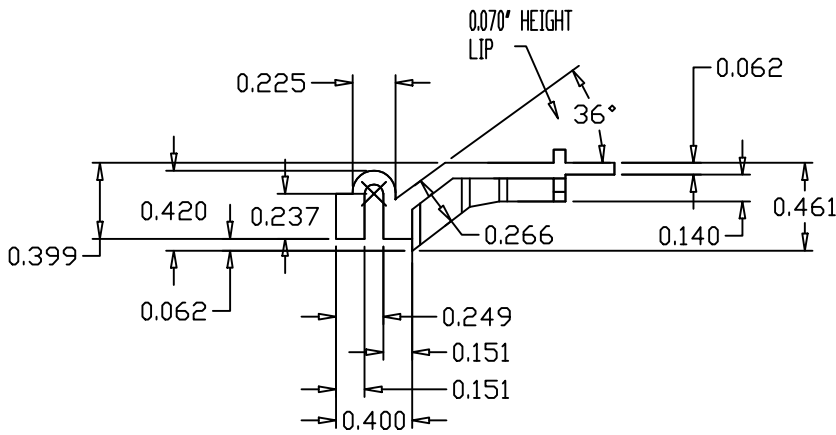

Gomptf

GOMPf BRACKETS, INC.
 WWW.BRACKET.COM
 sales@bracket.com
 Phone: (425) 391-0495
 Fax: (425) 391-0496

0.070" HEIGHT LIP BETWEEN TWO ASCENDING ARMS

COPYRIGHT PROTECTED

DWG. NO.
 9138-0000FG
 PCI/ISA RETAINER

MATERIAL: BLACK
 UL94V-0

TOLERANCES:
 STD.TOLS.±0.010
 RAD.TOLS.±0.010
 HOLE TOLS.±0.005
 MAT.TOLS.±0.002

SCALE:	1:1
DATE:	4/19/00
REV.	0
ISSUED:	
APPROVALS:	
DRAWN BY:	VW