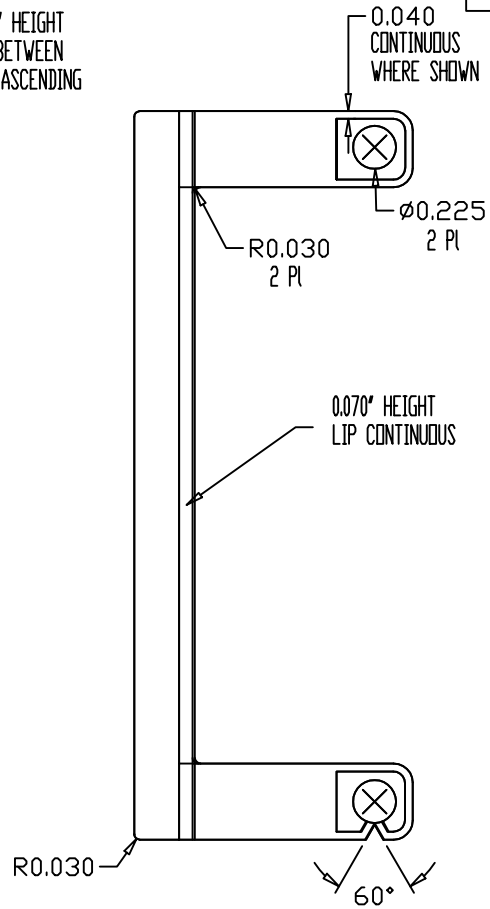

Gomptf

GOMPf BRACKETS, INC.
 WWW.BRACKET.COM
 sales@bracket.com
 Phone: (425) 391-0495
 Fax: (425) 391-0496

0.070" HEIGHT LIP BETWEEN TWO ASCENDING ARMS

COPYRIGHT PROTECTED

DWG. NO.
 9138-0000FG
 PCI/ISA RETAINER

MATERIAL: BLACK
 UL94V-0

TOLERANCES:
 STD.TOLS.±0.010
 RAD.TOLS.±0.010
 HOLE TOLS.±0.005
 MAT.TOLS.±0.002

SCALE:	1:1
DATE:	4/19/00
REV.	0
ISSUED:	
APPROVALS:	
DRAWN BY:	VW