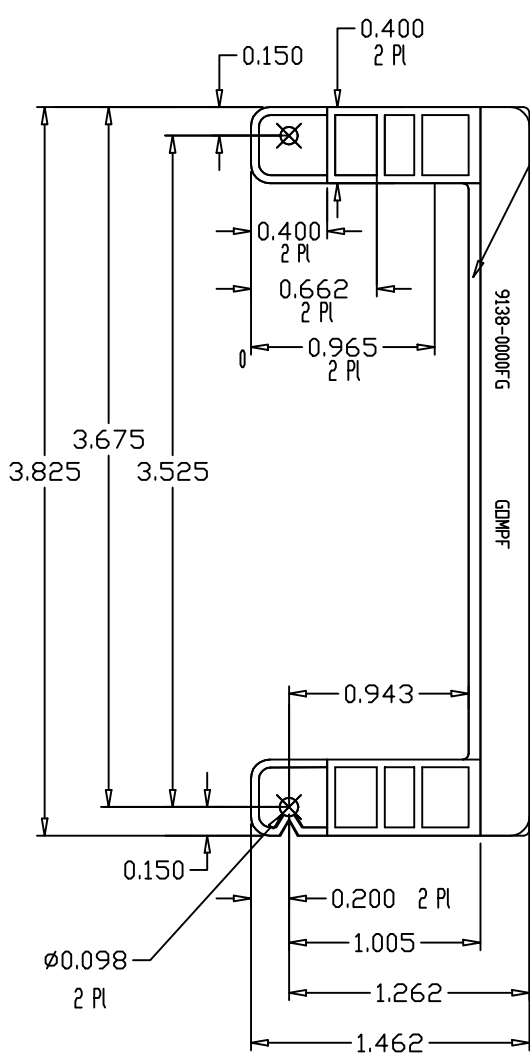

Gomptf

GOMPf BRACKETS, INC.
 WWW.BRACKET.COM
 sales@bracket.com
 Phone: (425) 391-0495
 Fax: (425) 391-0496

0.070" HEIGHT LIP BETWEEN TWO ASCENDING ARMS

COPYRIGHT PROTECTED

DWG. NO.
 9138-0000FG
 PCI/ISA RETAINER

MATERIAL: BLACK
 UL94V-0

TOLERANCES:
 STD.TOLS.±0.010
 RAD.TOLS.±0.010
 HOLE TOLS.±0.005
 MAT.TOLS.±0.002

SCALE:	1:1
DATE:	4/19/00
REV.	0
ISSUED:	
APPROVALS:	
DRAWN BY:	VW